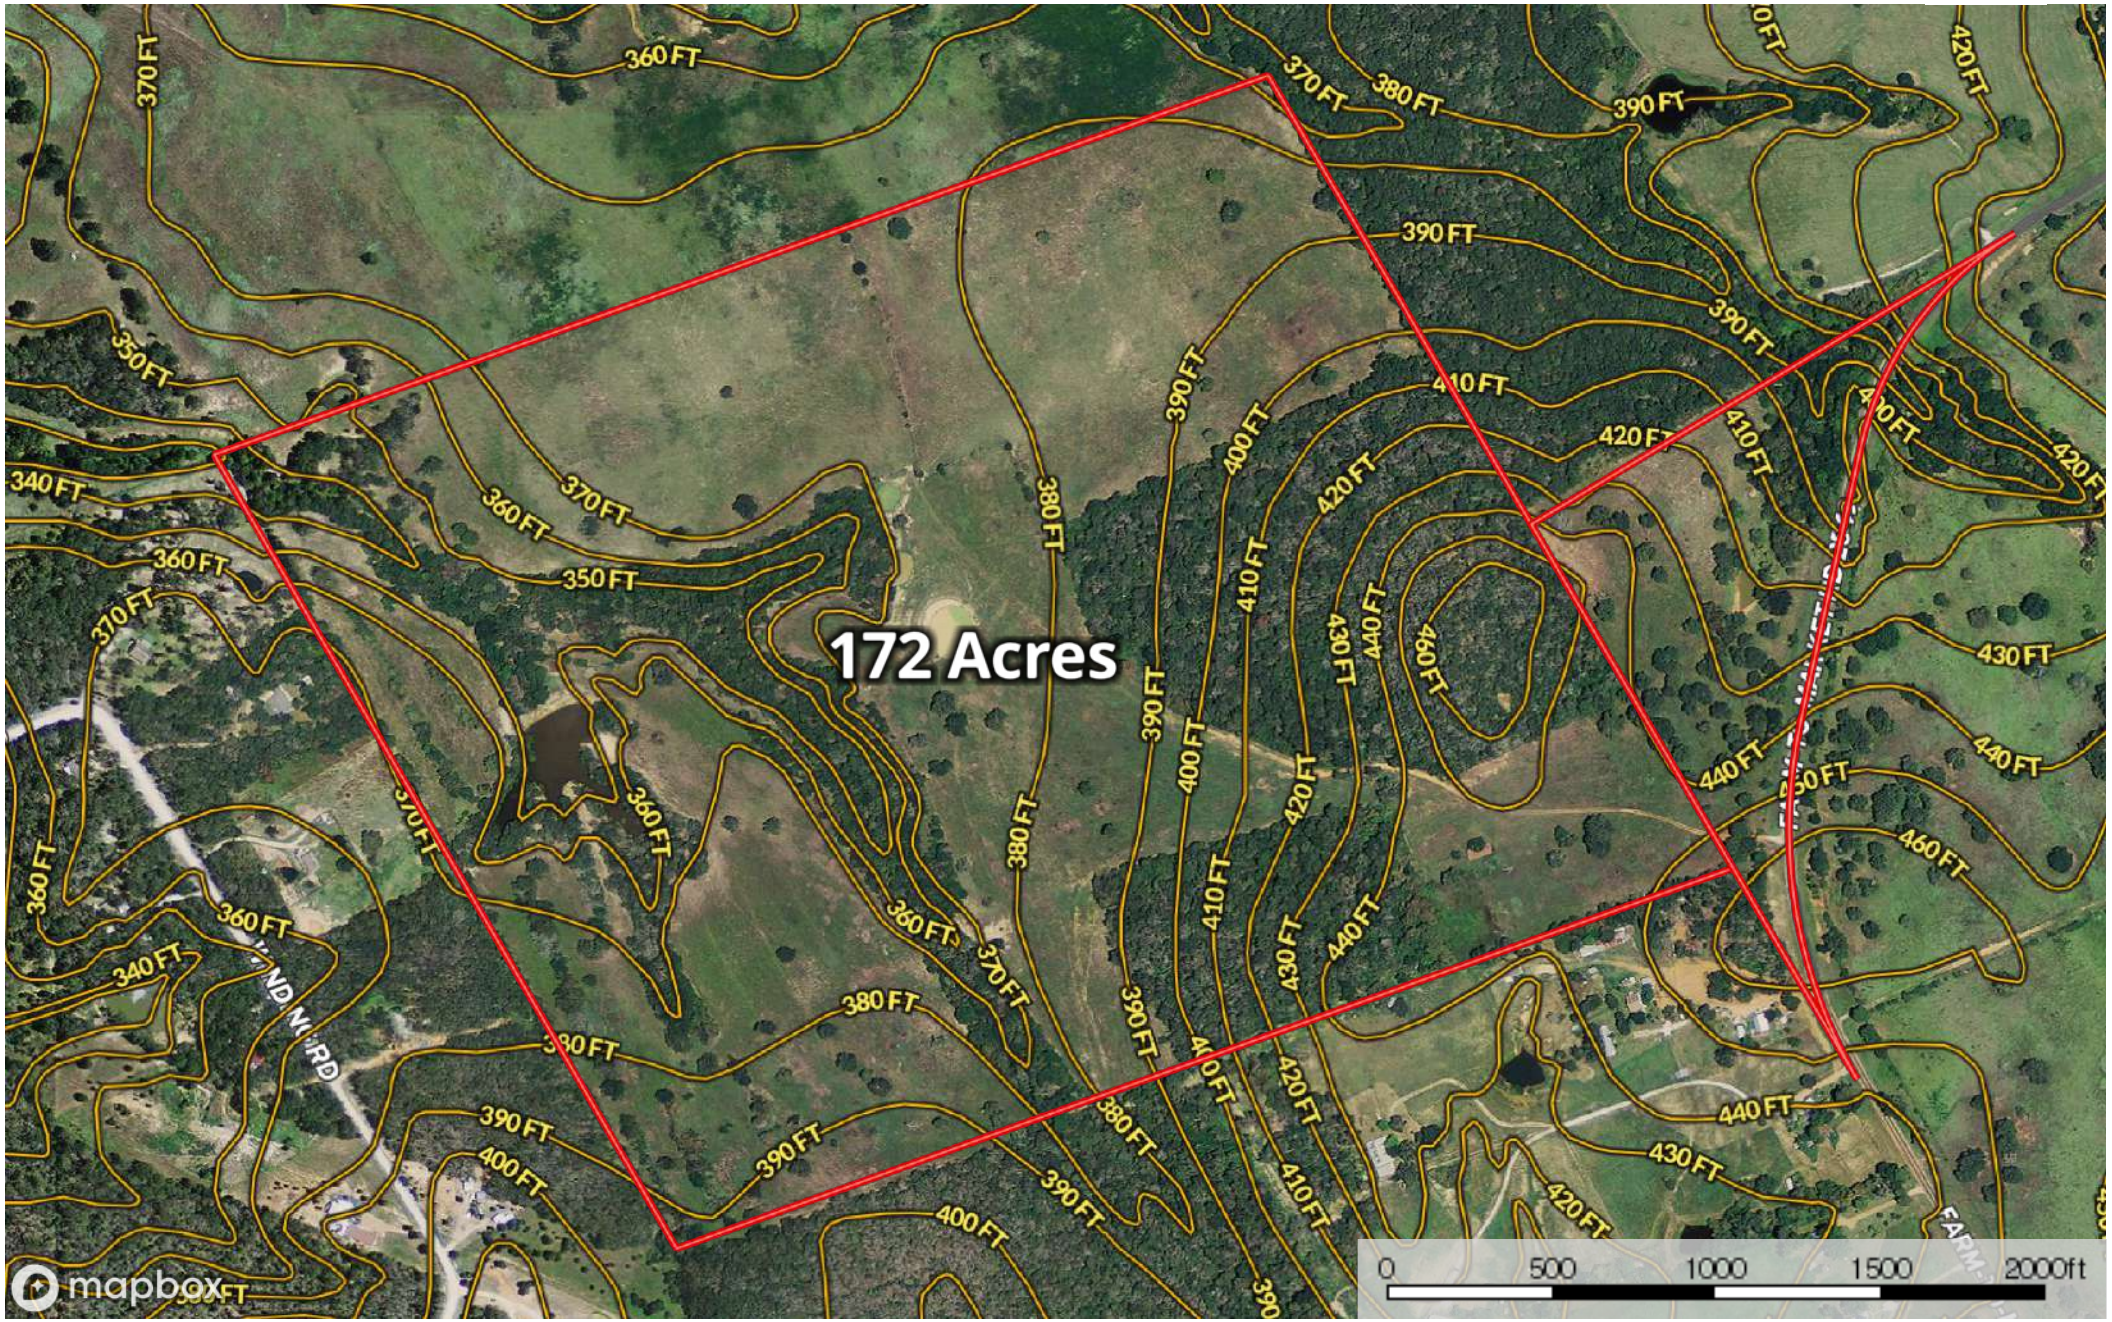

Drew 172 topography

Texas, 172 AC +/-

Boundary

Tammy Hood

The information contained herein was obtained from sources deemed to be reliable. MapRight Services makes no warranties or guarantees as to the completeness or accuracy thereof.